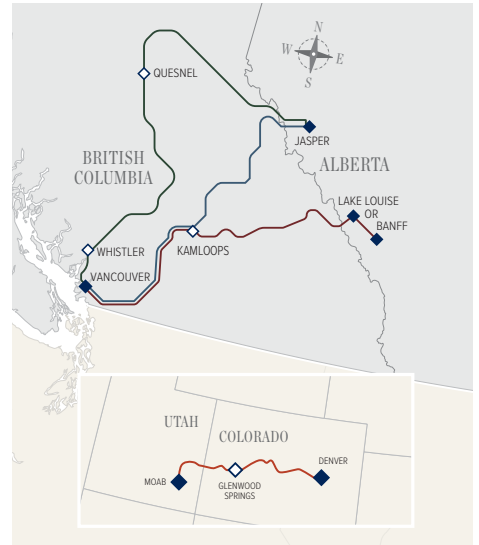

*Rail schedule is effective as of November 10, 2021 and is subject to change

ROCKY MOUNTAINEER®

2023 RAIL SCHEDULE

WESTBOUND DEPARTURES AS OF NOVEMBER 10, 2021*

- First Passage to the West
- Journey through the Clouds
- Rainforest to Gold Rush
- Rockies to the Red Rocks