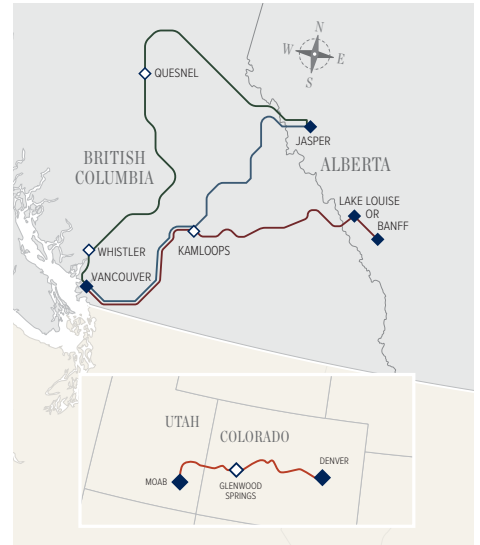

ROCKY MOUNTAINEER®

2023 RAIL SCHEDULE

EASTBOUND DEPARTURES
AS OF NOVEMBER 10, 2021*

— First Passage to the West — Rainforest to Gold Rush
— Journey through the Clouds — Rockies to the Red Rocks

APRIL	DAY	DATE	FPW	JTC	RGR	RTR
	Sun	16-Apr-23				
	Mon	17-Apr-23	V-L/B			M-D
	Tue	18-Apr-23		V-J		
	Wed	19-Apr-23				
	Thu	20-Apr-23				M-D
	Fri	21-Apr-23	V-L/B	V-J		
	Sat	22-Apr-23				
	Sun	23-Apr-23				
	Mon	24-Apr-23	V-L/B			M-D
	Tue	25-Apr-23		V-J		
	Wed	26-Apr-23				
	Thu	27-Apr-23				M-D
	Fri	28-Apr-23	V-L/B	V-J		
	Sat	29-Apr-23			NV-J	
	Sun	30-Apr-23				

*Rail schedule is effective as of November 10, 2021 and is subject to change

ROCKY MOUNTAINEER®

2023 RAIL SCHEDULE

WESTBOUND DEPARTURES AS OF NOVEMBER 10, 2021*

- First Passage to the West
- Journey through the Clouds
- Rainforest to Gold Rush
- Rockies to the Red Rocks